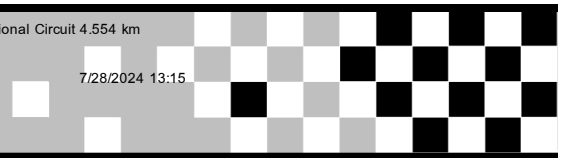

Pos	No.	Name	Team	Class	Laps	Total Tm	Best Tm	1 Lap	Diff
DNS	34	PHUNNAPAT PHUNSUB	SKY GALLERY RACING TEAM	THA JNR				0	DNS

Margin of Victory	Avg. Speed	Best Lap Tm	Best Speed	Best Lap by
28.718	152.992	1:44.857	156.350	41 - NUTTAPONG LERTLAMPRASERTKUL

Juti R.	Tanesuan N.	Orbits

Chief of Timing & Scoring

C.O.C.