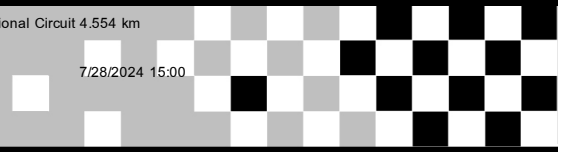

Organized by
THREE CROWNS

IDEMITSU SUPER TURBO THAILAND 2024 R.5-6

Lapchart

SUPER TURBO D3 + SUPER TURBO D5

Chang International Circuit 4.554 km

Result Race 6

7/28/2024 15:00

Race (20:00 Time) started at 14:58:37