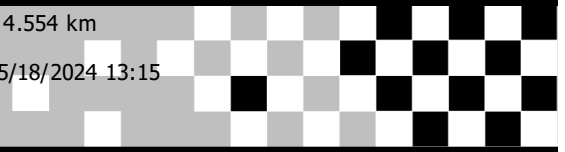

IDEMITSU SUPER TURBO THAILAND 2024 R.3-4

Sorted on Laps

SUPER TURBO D2 + JAPAN 20+

Chang International Circuit 4.554 km

Result RACE 3

5/18/2024 13:15

Race (12 Laps) started at 13:16:07

Pos	No.	Name	Team	Class	Laps	Best Tm	In	Total Time	Diff
1	20	MANOP JITTHAMVARAPORN	TBM ต่ายภมรด & WAXONE RACING	Twin Cam	12	1:58.592	3	23:55.057	
2	10	NATCHAPOL PRATEEPBUSAKORN	LEXMOTEC x G.BEAR	Twin Cam B	12	1:58.481	9	23:56.595	1.538
3	59	VITTAYASIT PROMPUAK	MUGEN THAILAND SINGHA RPM RACING TEAM	Single Cam	11	2:00.231	3	22:22.099	1 Lap
4	15	TANASAK CHOT	TTW SIRITOUCH ชอโฬ AUTO PAINTING BY A SERVICE RACING	Twin Cam B	11	2:00.959	4	22:52.616	1 Lap
5	69	WISAWACHIT MANEEPHAN	BBB EVBIKE DUCKHAMS สยามยนต์ โค้ชราช	Twin Cam B	8	1:59.129	4	24:02.717	4 Laps
Not classified									
DNF	99	GERARD KREBS	SIGMA MOTORSPORT	Twin Cam	9	1:59.029	5	20:40.960	DNF
DNF	42	YOORANUN ORANPASERT	WISE BY THE HUB CHATCHAI RACING	Twin Cam	8	1:57.927	5	15:52.746	DNF
DNS	45	KACHAPAN SAN-NGAM	ชอโฬ CAKE AND COFFEE AUTO PAINTING BY เถีง	Single Cam			0		DNS