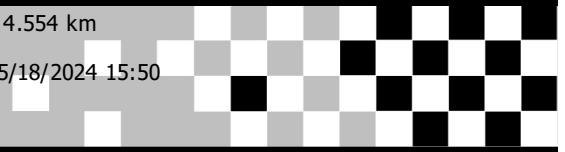

IDEMITSU SUPER TURBO THAILAND 2024 R.3-4

Sorted on Laps

SUPER TURBO D3 + SUPER TURBO D5

Chang International Circuit 4.554 km

Result RACE 3

5/18/2024 15:50

Race (25:00 and 1 Laps) started at 15:51:02

Pos	No.	Name	Team	Class	Laps	Best Tm	In	Total Time	Diff
D5									
1	503	HATHAI CHAIVAN	SINGHA ELF MASTER MEAT NEXZTER	D5	13	2:05.264	2	27:24.142	
2	519	SITARVEE LIMNANTHARAK	NEXZTER SINGHA SITIPOL RACING TEAM	D5	13	2:07.408	5	28:07.750	43.608
D5 JNR									
1	565	RONI RISMAN	MUGEN THAILAND SINGHA RPM BY INSANE MOTORSPORT	D5 JNR	14	2:04.283	3	29:27.533	
2	590	NARUENONPATH RATHCHALESINTHON	INFINITY DIPPING PAE RONGPO RACING TEAM	D5 JNR	13	2:09.606	7	28:24.379	1 Lap
3	555	NATTAPHON TANGRATCHATAKUL	REVSPEC RACING TEAM	D5 JNR	9	2:15.961	4	27:41.769	5 Laps