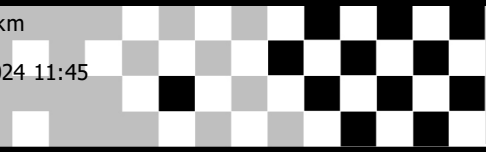

# IDEMITSU SUPER TURBO THAILAND 2024 R.3-4

Sorted on Laps

SUPER TURBO D2 + JAPAN 20+

Chang International Circuit 4.554 km

Result RACE 4

5/19/2024 11:45

Race (12 Laps) started at 11:45:57

Pos	No.	Name	Team	Class	Laps	Best Tm	In	Total Time	Diff
Not classified									
DNF	59	VITTAYASIT PROMPUAK	MUGEN THAILAND SINGHA RPM RACING TEAM	Single Cam	5	2:01.217	2	10:45.454	DNF
DNS	45	KACHAPAN SAN-NGAM	ชอโซ่ CAKE AND COFFEE AUTO PAINTING BY เกร็ง	Single Cam			0		DNS
Twin Cam									
1	20	MANOP JITTHAMVARAPORN	TBM ต่ายนางมด & WAXONE RACING	Twin Cam	12	1:59.424	5	24:16.406	
2	42	YOORANUN ORANPASERT	WISE BY THE HUB CHATCHAI RACING	Twin Cam	12	2:01.208	12	24:27.863	11.457
Not classified									
DNF	99	GERARD KREBS	SIGMA MOTORSPORT	Twin Cam	2	2:00.205	2	4:05.442	DNF
Twin Cam B									
1	69	WISAWACHIT MANEEPHAN	BBB EVBIKE DUCKHAMS สยามยนต์ โค้ดราช	Twin Cam B	12	1:58.139	5	24:00.629	
2	10	NATCHAPOL PRATEEPBUSAKORN	LEXMOTEC x G.BEAR	Twin Cam B	12	1:58.672	5	24:08.387	7.758
3	15	TANASAK CHOT	TTW SIRITOUCH ชอโซ่ AUTO PAINTING BY A SERVICE RACING	Twin Cam B	12	1:59.548	3	24:24.068	23.439